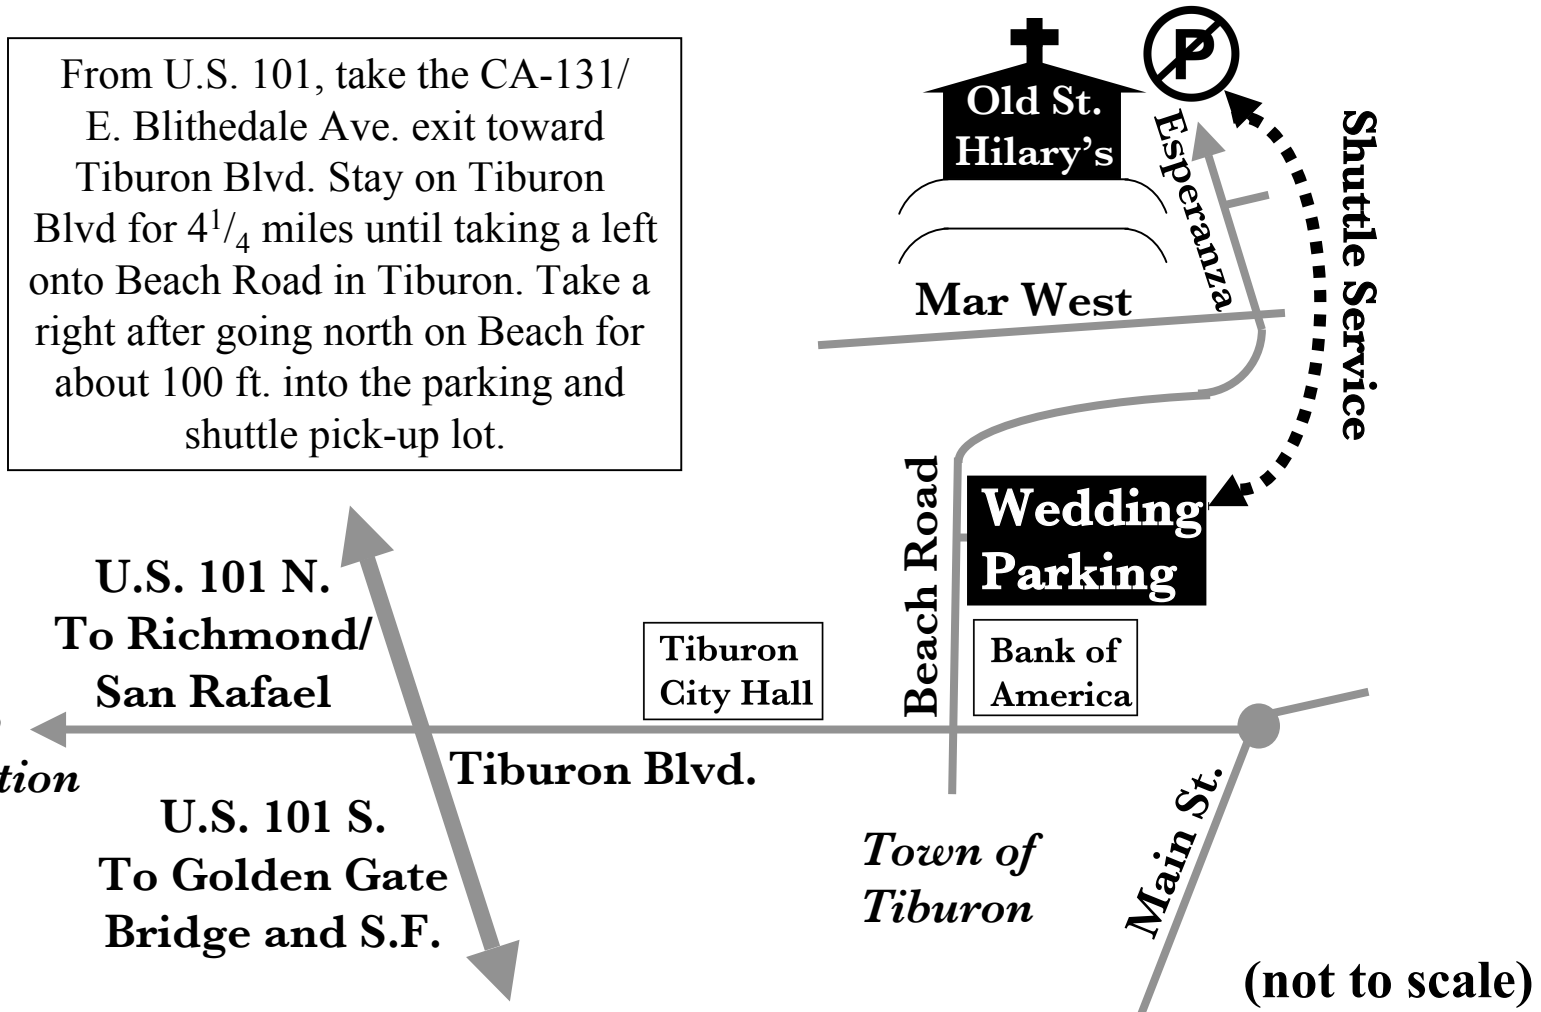

Reichardt/Dale Wedding-Old St. Hilary's Church

October 8, 2006 - 5:00 pm

Please leave this card displayed on dash while parked in lot.